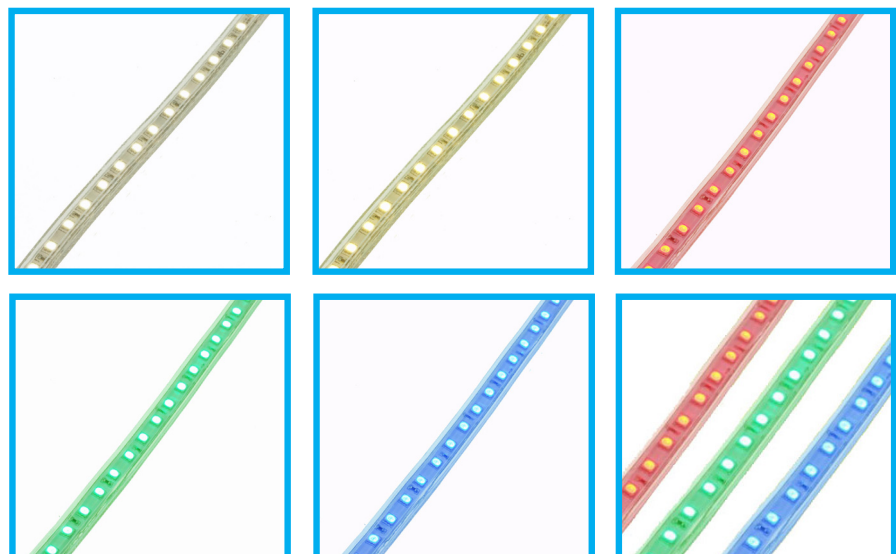

2 YEAR WARRANTY

The product can be supplied in cut lengths to order and is also available as a 15m full roll. EX180-24 ropelight operates on 24VDC extra safety low voltage.

Supplied ready terminated with power cord, end caps and mounting clips, EX180 rope light is IP65 rated and can be used in wet environments, although should not be submerged.

EX180 Series Architectural LED Ropelight

Exled's EX180 Ropelight is available in cool white, warm white, red, green, blue. The rope is flexible, hard wearing, very bright and has 180 LED chips per metre. Top quality components differentiate this product from festive grade products.

Exled Ltd

Topaz House
Stroudwater Business
Park, Stonehouse
Glos, GL10 3SW

The EX180 ropelight series comes on 15m rolls and can be cut every 500mm. Exled ropelight is IP65 rated and can be used externally.

	EX180-G	EX180-B	EX180-R	EX180-CW	EX180-WW
Colour	Green	Blue	Red	Cool White	Warm White
Colour Temperature	520 (nm)	465 (nm)	630 (nm)	6,000K	3,000K
Light Output (lm/m)	410lm	100lm	130lm	1000lm	1000lm
Number of LEDs per Metre	60x3	60x3	60x3	60x3	60x3
Power	12 Watt	12 Watt	12 Watt	12 Watt	12 Watt
Volatge	24V dc	24V dc	24V dc	24V dc	24V dc
Dimensions	15mm x 8.5mm	15mm x 8.5mm	15mm x 8.5mm	15mm x 8.5mm	15mm x 8.5mm
IP Rating	IP65	IP65	IP65	IP65	IP65