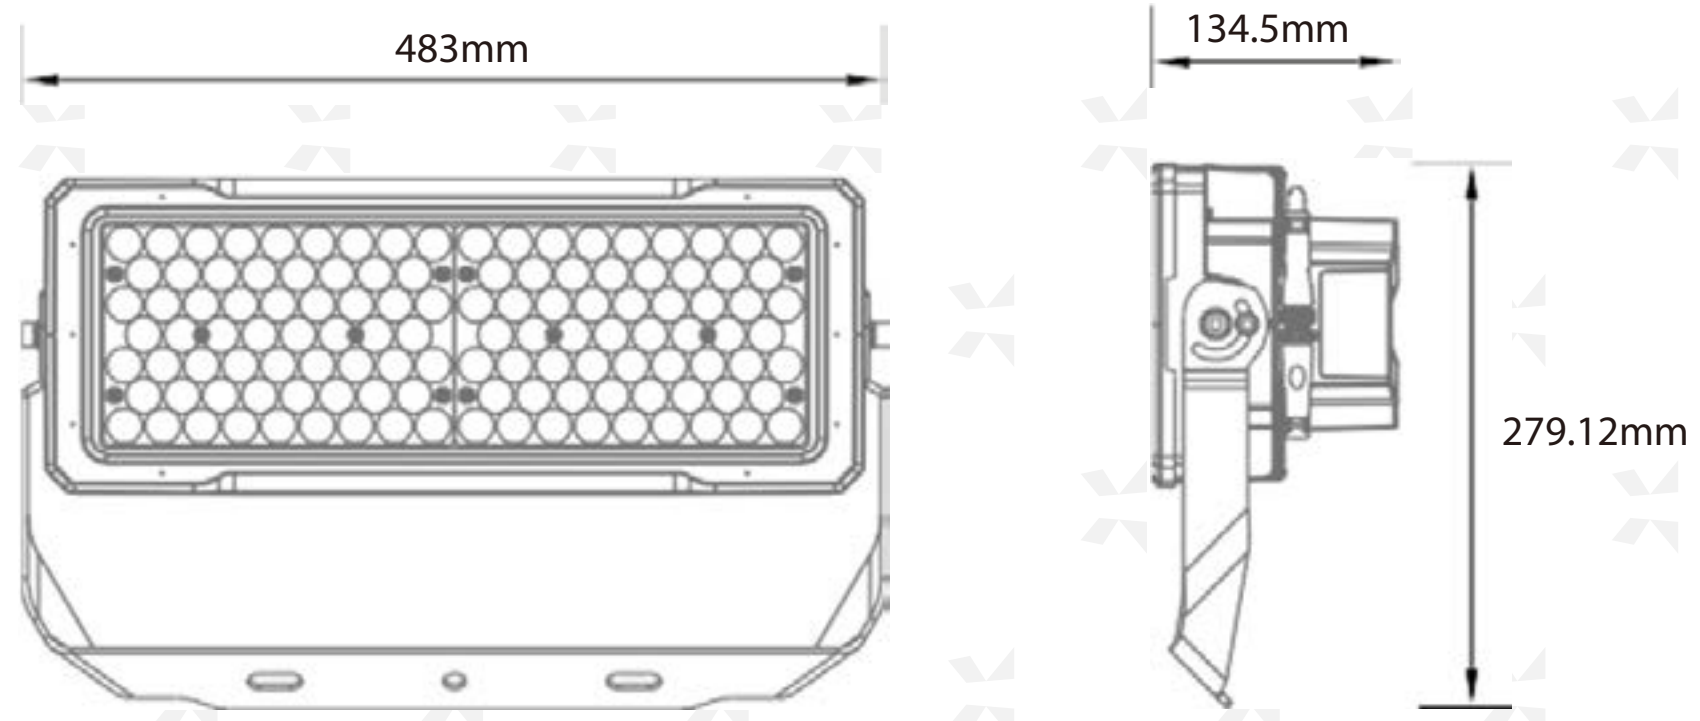

Product Code	Longshot SF 250	Longshot SF 500
Power (Watts)	250	500
Lumen Output	31,250	62,500
Weight (KG)	8	20.5
Input Voltage	100-277V AC, 240-480 VAC	
LED Chip	Philips, Samsung	
Finish	Black	
IP Rating	IP66	
Beam Angles	10° / 30° / 60° / 120°	
CCT	3000K / 4000K / 5000K / 5700K / 6500K	
Warranty	5 Years	