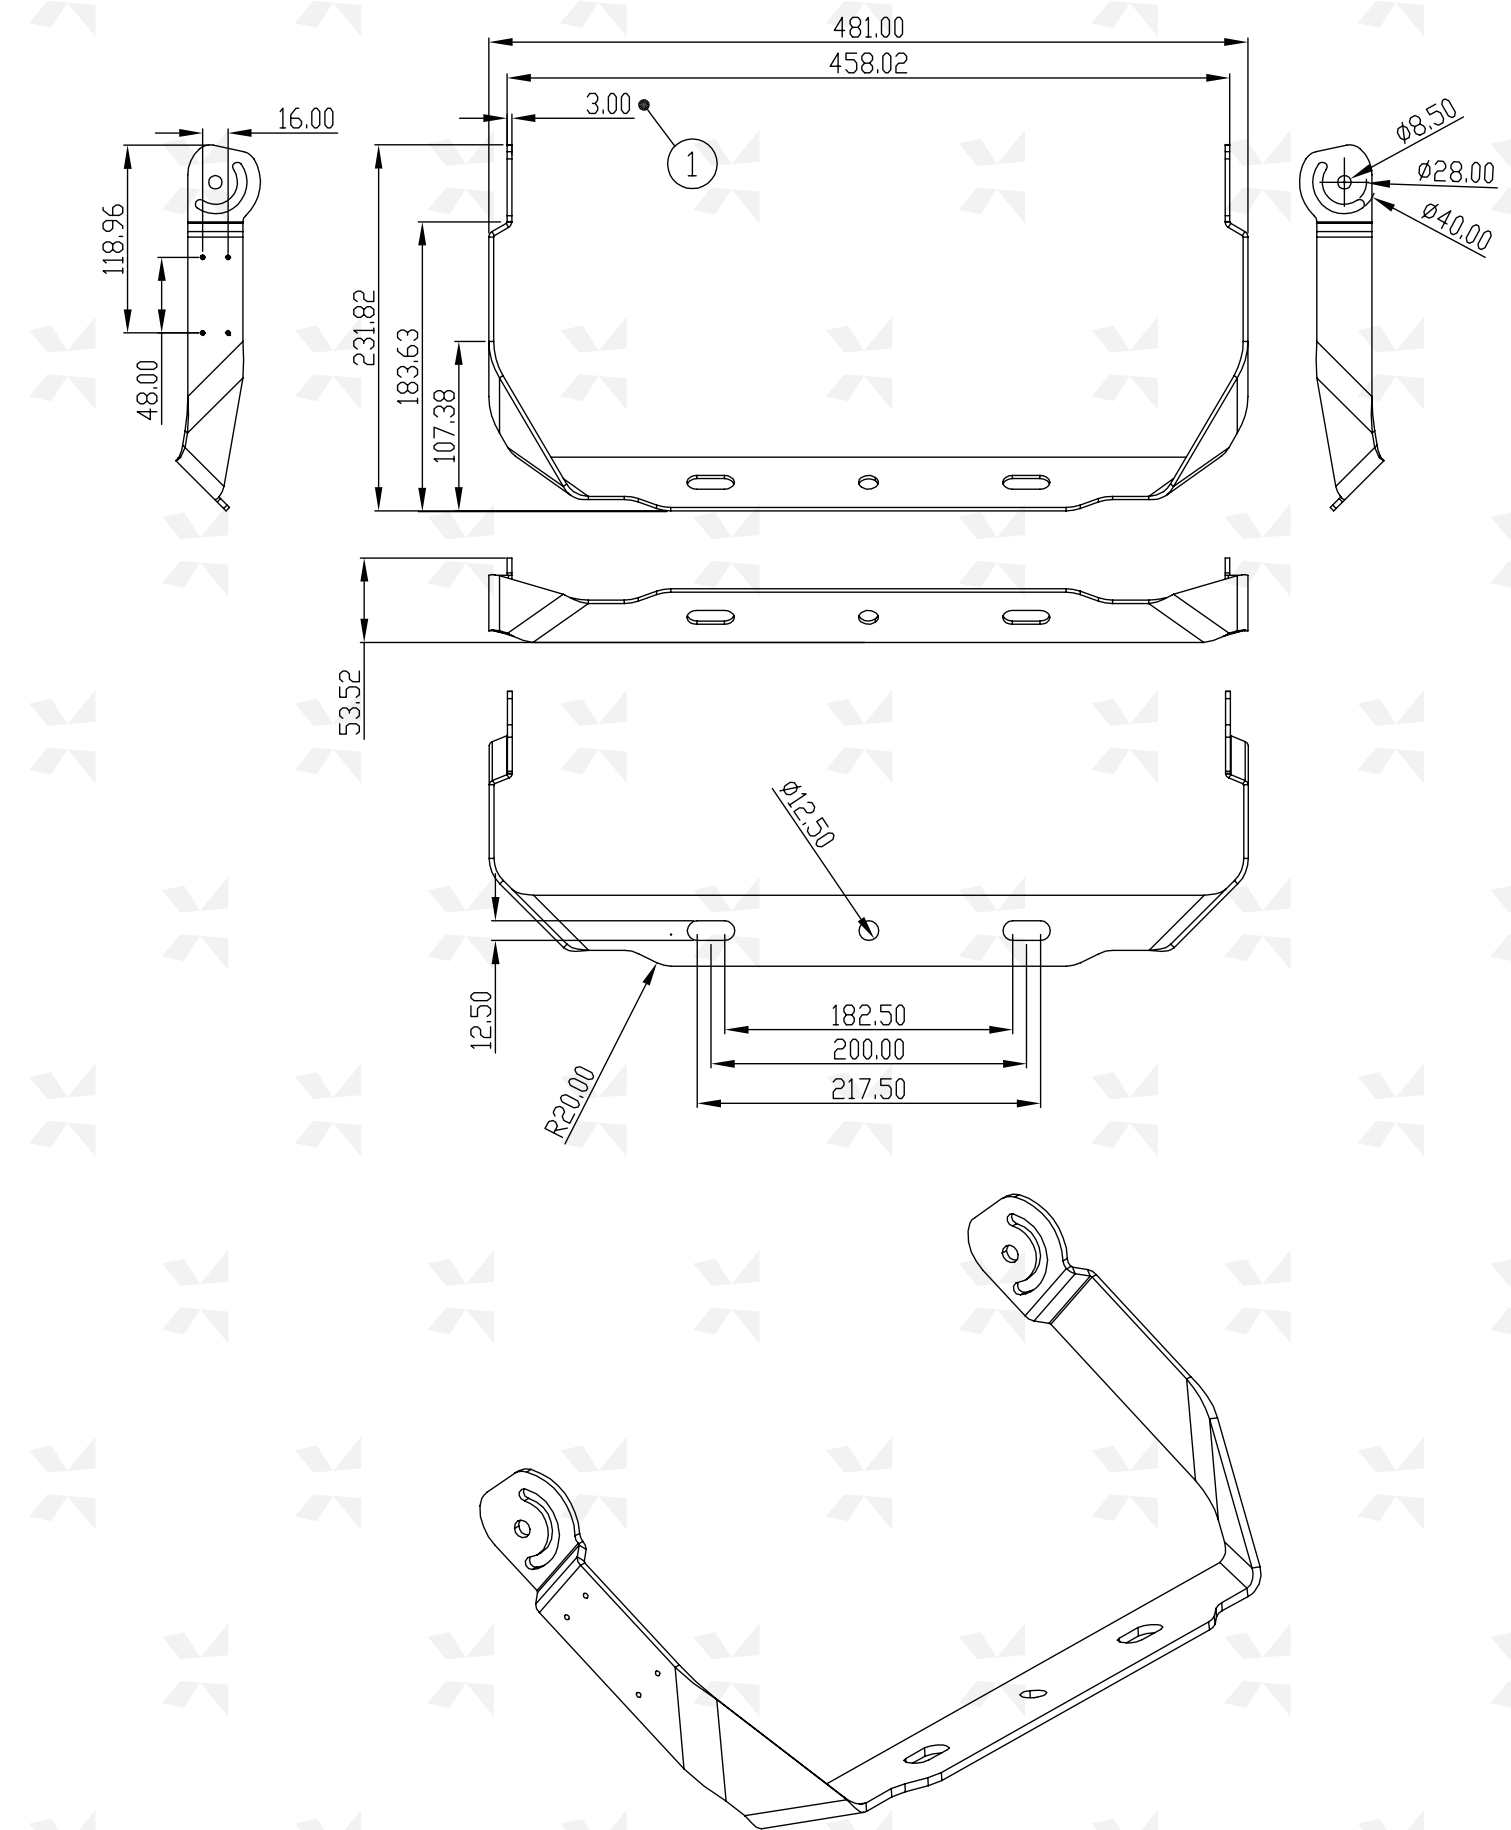

250 Bracket