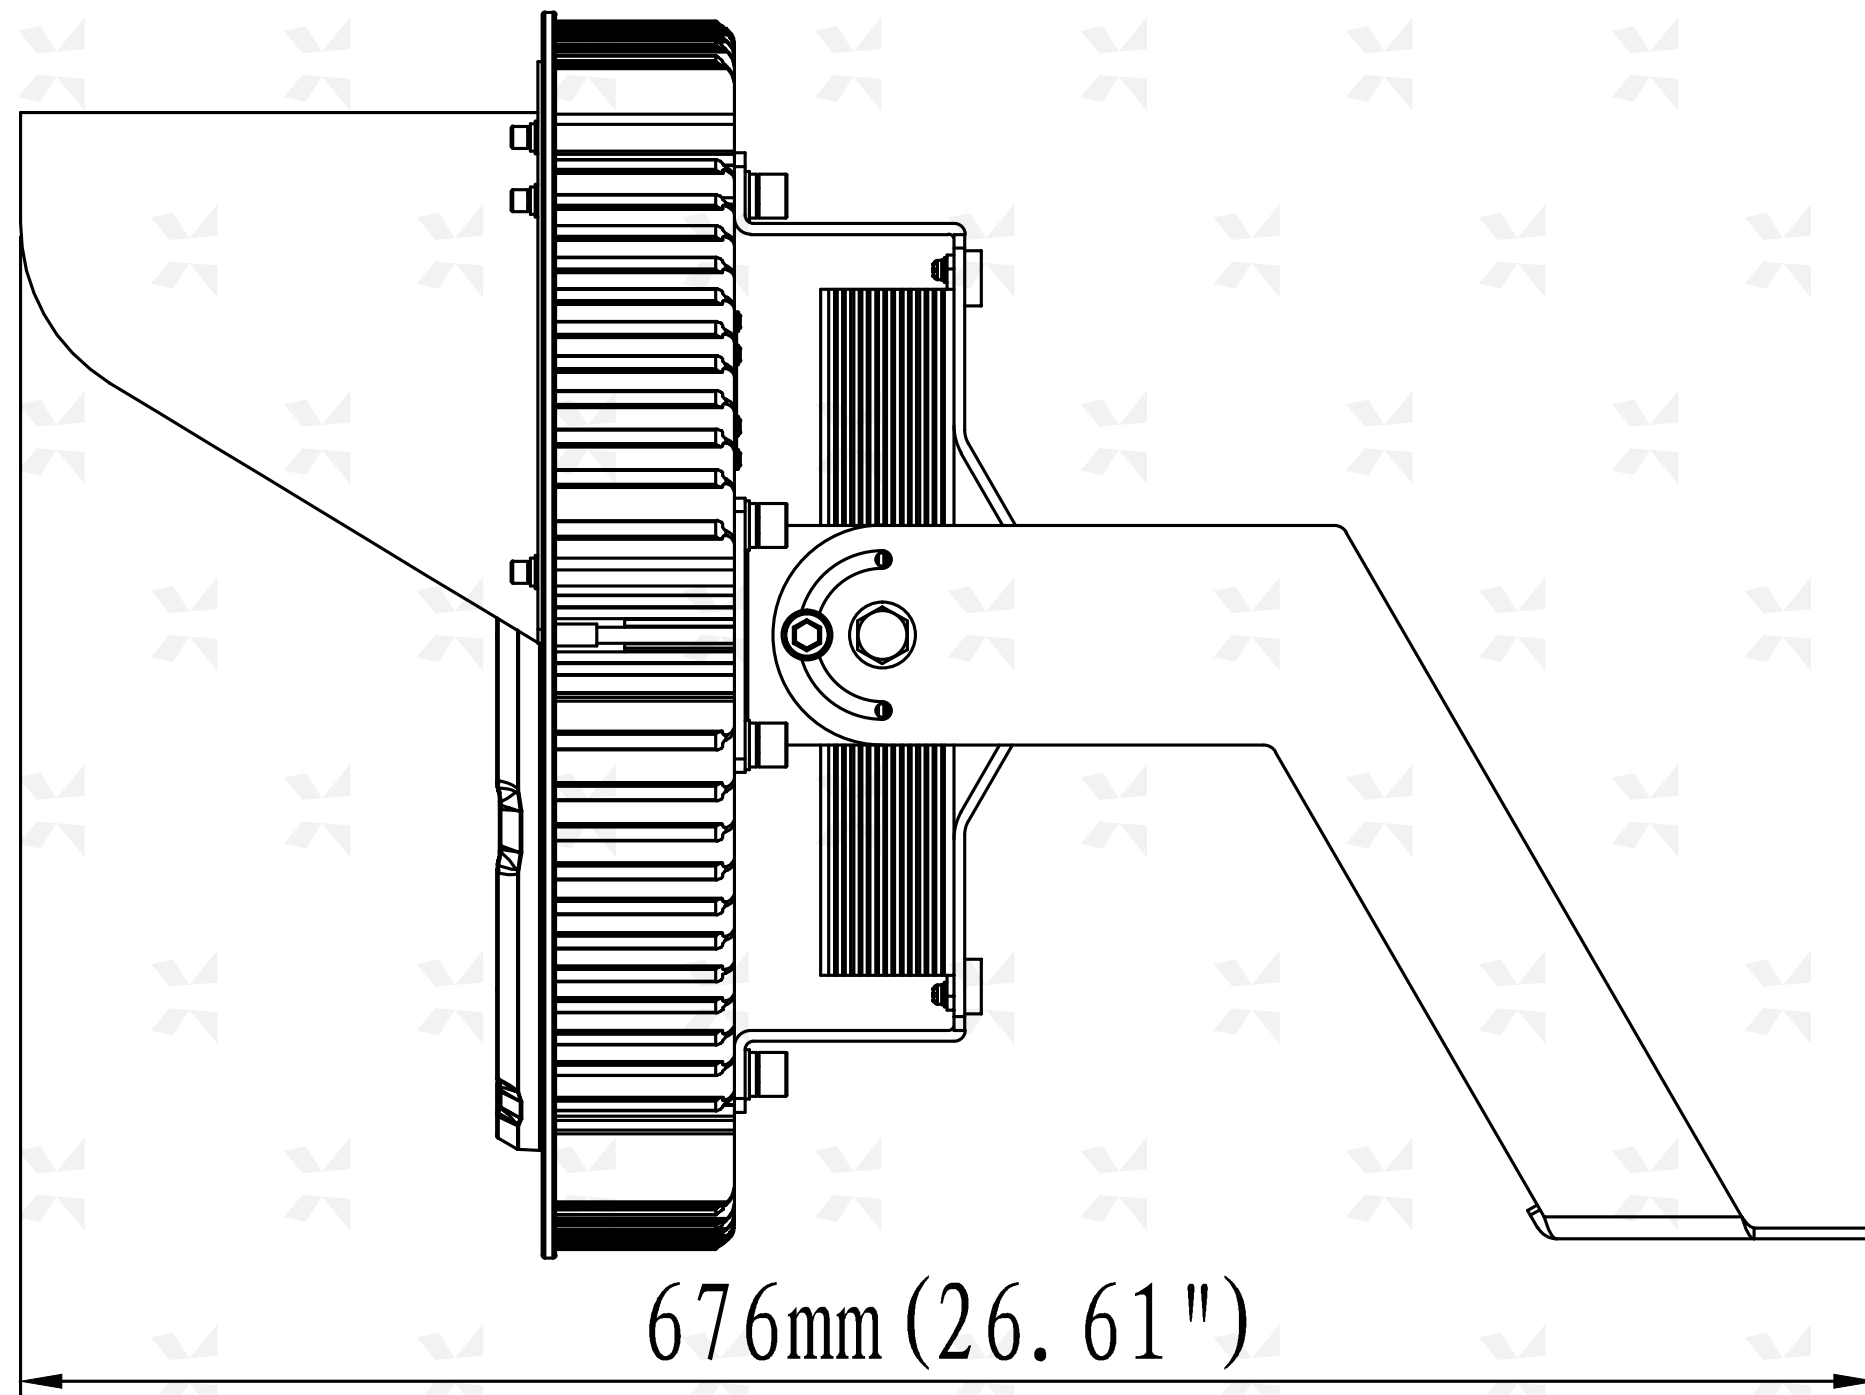

Features:

- Osram/Luxeon LEDs
- IP65
- 130Lm/Watt
- Choice of beam angles
- 5 Year Warranty
- Corrosion proof coating

5 year warranty

The Titan-XT is the latest generation high power LED Sports floodlight, with precise beam angles and cowl accessories for light control. Robust construction and the highest spec components combined with IP65 water and ingress protection make this fixture ideal for high column mount applications.

For more information about the product featured in this datasheet please contact the experts at Exled. Call **01453 756 361**, email sales@exled.co.uk or visit exled.co.uk

Product Code	Titan XT 450	Titan XT 600
Power (Watts)	450	600
Lumen Output	61,000	78,500
Weight (KG)	20	
Input Voltage	100-305VAC	
LED Chip	Osram/Lumileds Luxeon TX	
Dimmable Options	1-10v / Dali Optional	
Finish	Corrosion Resistant Black Coating	
IP Rating	IP65	
Beam Angles	10°x10° / 15°x15° / 30°x30° / 60°x60°	
Optical Cover	Tempered Glass	
Warranty	5 Years	
System Efficiency	115-130lm/watt	