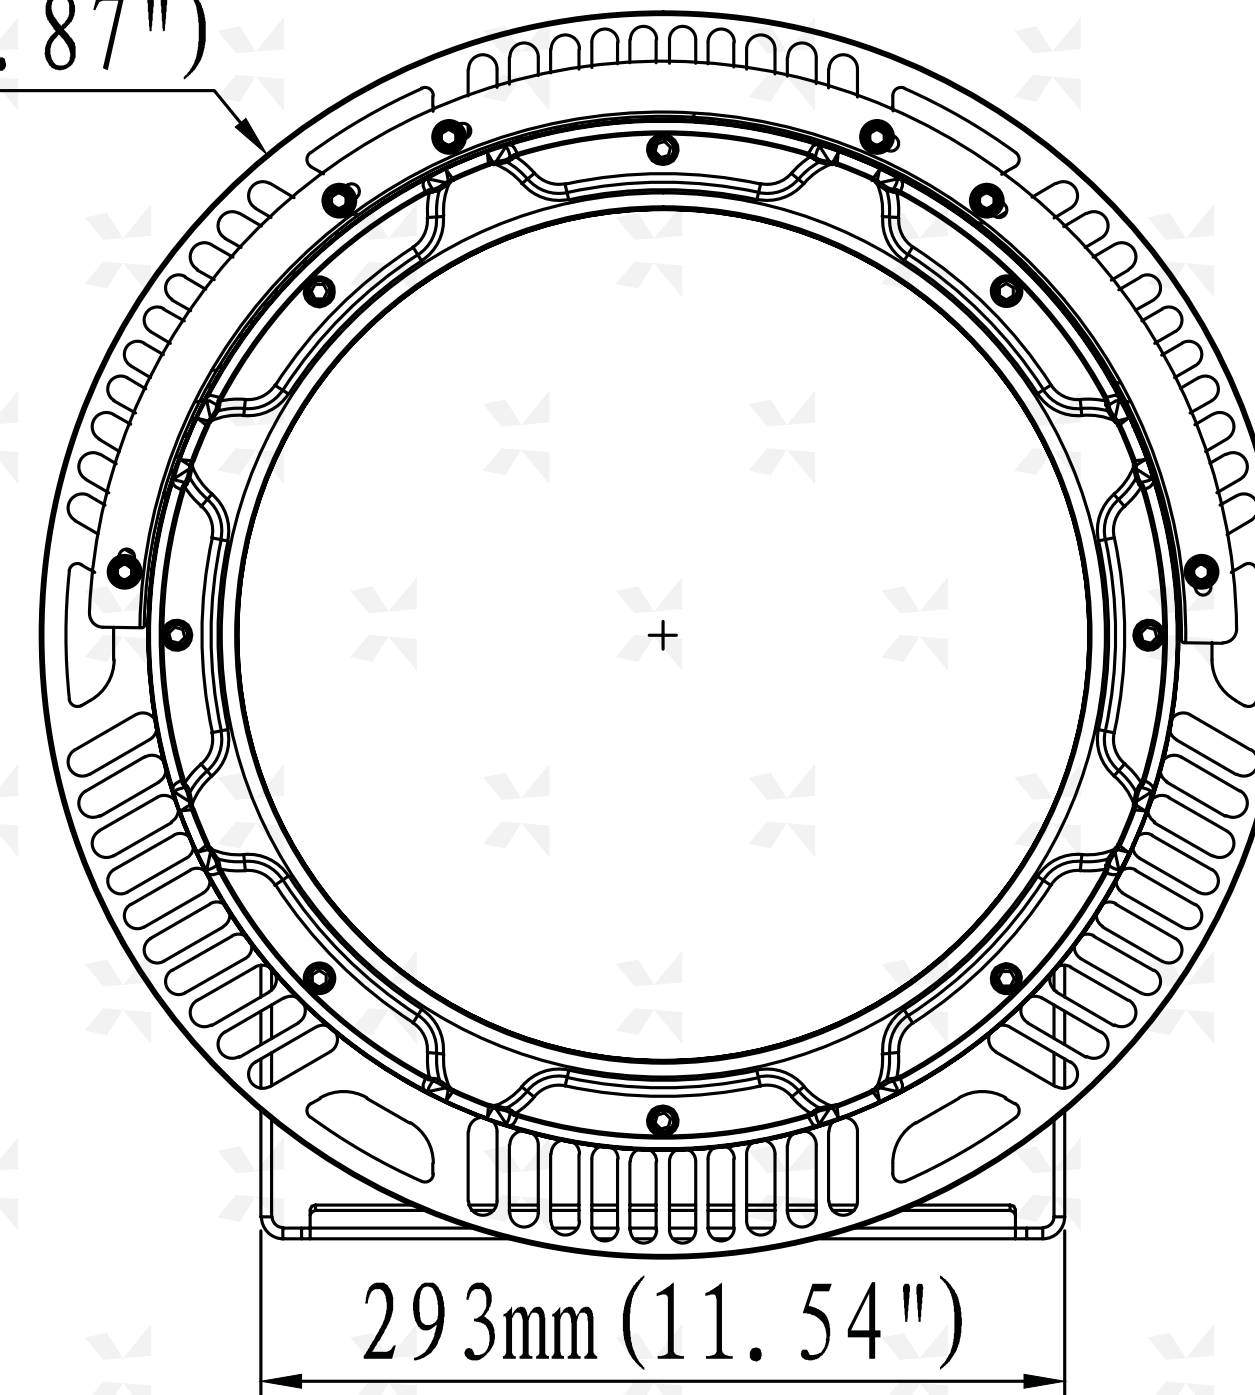

For more information about the product featured in this datasheet please contact the experts at Exled. Call **01453 756 361**, email sales@exled.co.uk or visit exled.co.uk

Product Code	Titan XT 450	Titan XT 600
Power (Watts)	450	600
Lumen Output	61,000	78,500
Weight (KG)	20	
Input Voltage	100-305VAC	
LED Chip	Osram/Lumileds Luxeon TX	
Dimmable Options	1-10v / Dali Optional	
Finish	Corrosion Resistant Black Coating	
IP Rating	IP65	
Beam Angles	10°x10° / 15°x15° / 30°x30° / 60°x60°	
Optical Cover	Tempered Glass	
Warranty	5 Years	
System Efficiency	115-130lm/watt	

ϕ 454mm
(17.87")

Visit our website exled.co.uk

For more information about the product featured in this datasheet please contact the experts at Exled.

Call **01453 756 361** or email sales@exled.co.uk